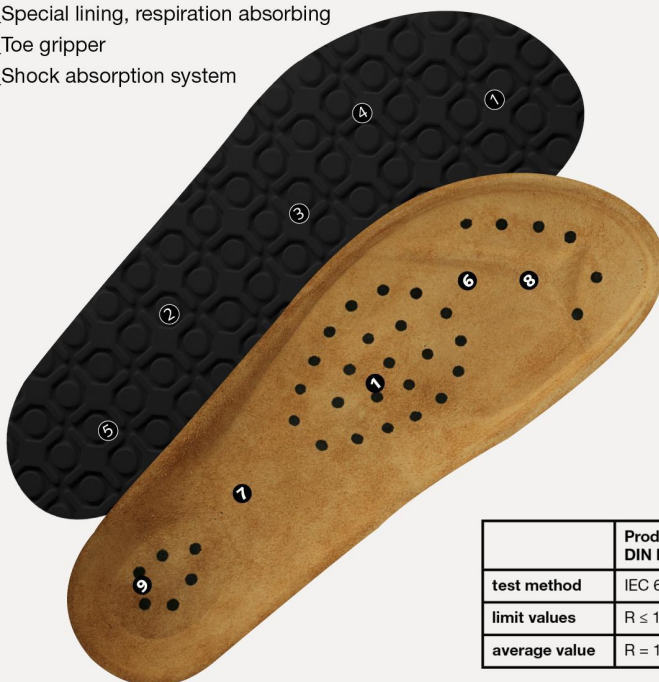

Art. 4096

NATURE

- ▶ Size 34-48
- ▶ CE, EN ISO 20347:2012, OB, A,FO, SRC
- ▶ Velours, blue
- ▶ Heel strap non-foldable, adjustable
- ▶ 2 adjustable instep straps
- ▶ Buckle fastening
- ▶ Slip resistance special rubber outsole sole
- ▶ Leather coated cork footbed
- ▶ ESD dissipative according to DIN EN 61340
- ▶ Metal-free

CLIMATE CLASS 1

TECHNOLOGY

OUTSOLE

- 1_ ESD dissipative according to DIN EN 61340
- 2_ SRC slip resistance according to EN ISO 20347:2012
- 3_ Rubber sole with high slip resistance
- 4_ Fuel resistant
- 5_ Acid and base resistant
- 6_ Skin-friendly
- 7_ Special lining, respiration absorbing
- 8_ Toe gripper
- 9_ Shock absorption system

HEEL STRAP
fixed with adjustable
fastening

	Product qualification DIN EN 61340-5-1:
test method	IEC 61340-5-1
limit values	$R \leq 10^8 \Omega$
average value	$R = 10^7 \Omega$